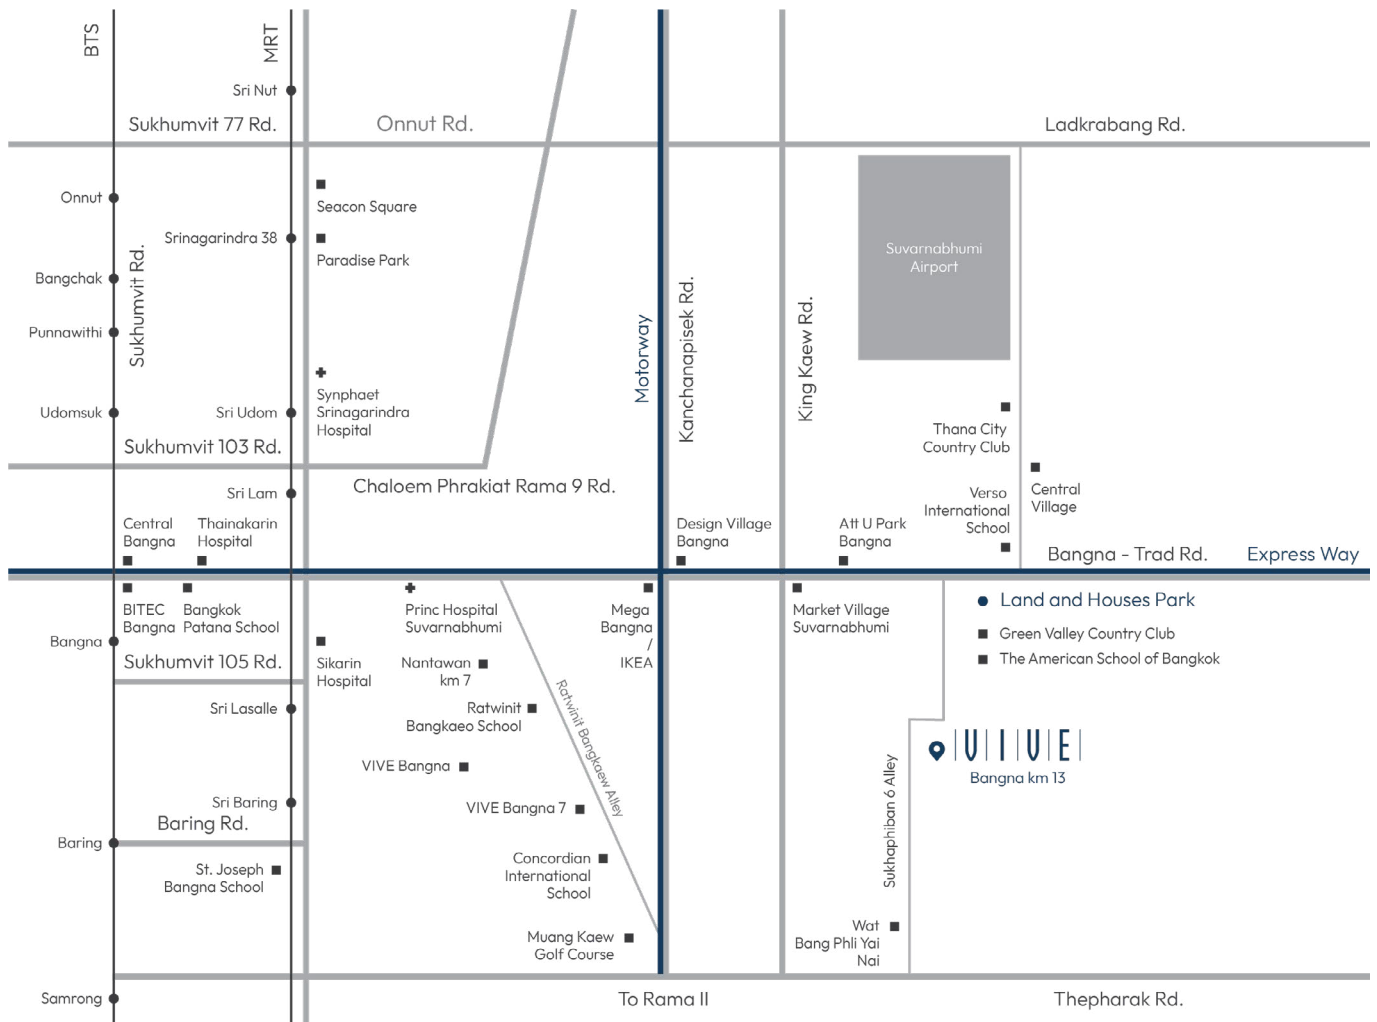

Unlock living opportunities.
Uncover what it means to live
fully and beyond as you dream.

*Beyond
As You Dream*

NEW THOUGHTS,
NEW QUALITIES,
NEW HAPPINESS.

*Living
Fully*

OUR NEIGHBORHOOD

Verso International School	8.5 km	Central Bangna	14 km
The American School of Bangkok	12 km	Thana City Country Club	8 km
Bangkok Patana School	15 km	Chularat 3 International Hospital	3 km
Market Village Suvarnabhumi	3 km	Princ Hospital Suvarnabhumi	8 km
Mega Bangna	7 km	Expressway (Bangna-Chonburi)	4 km
Design Village Bangna	10 km	Suvarnabhumi Airport	20 km